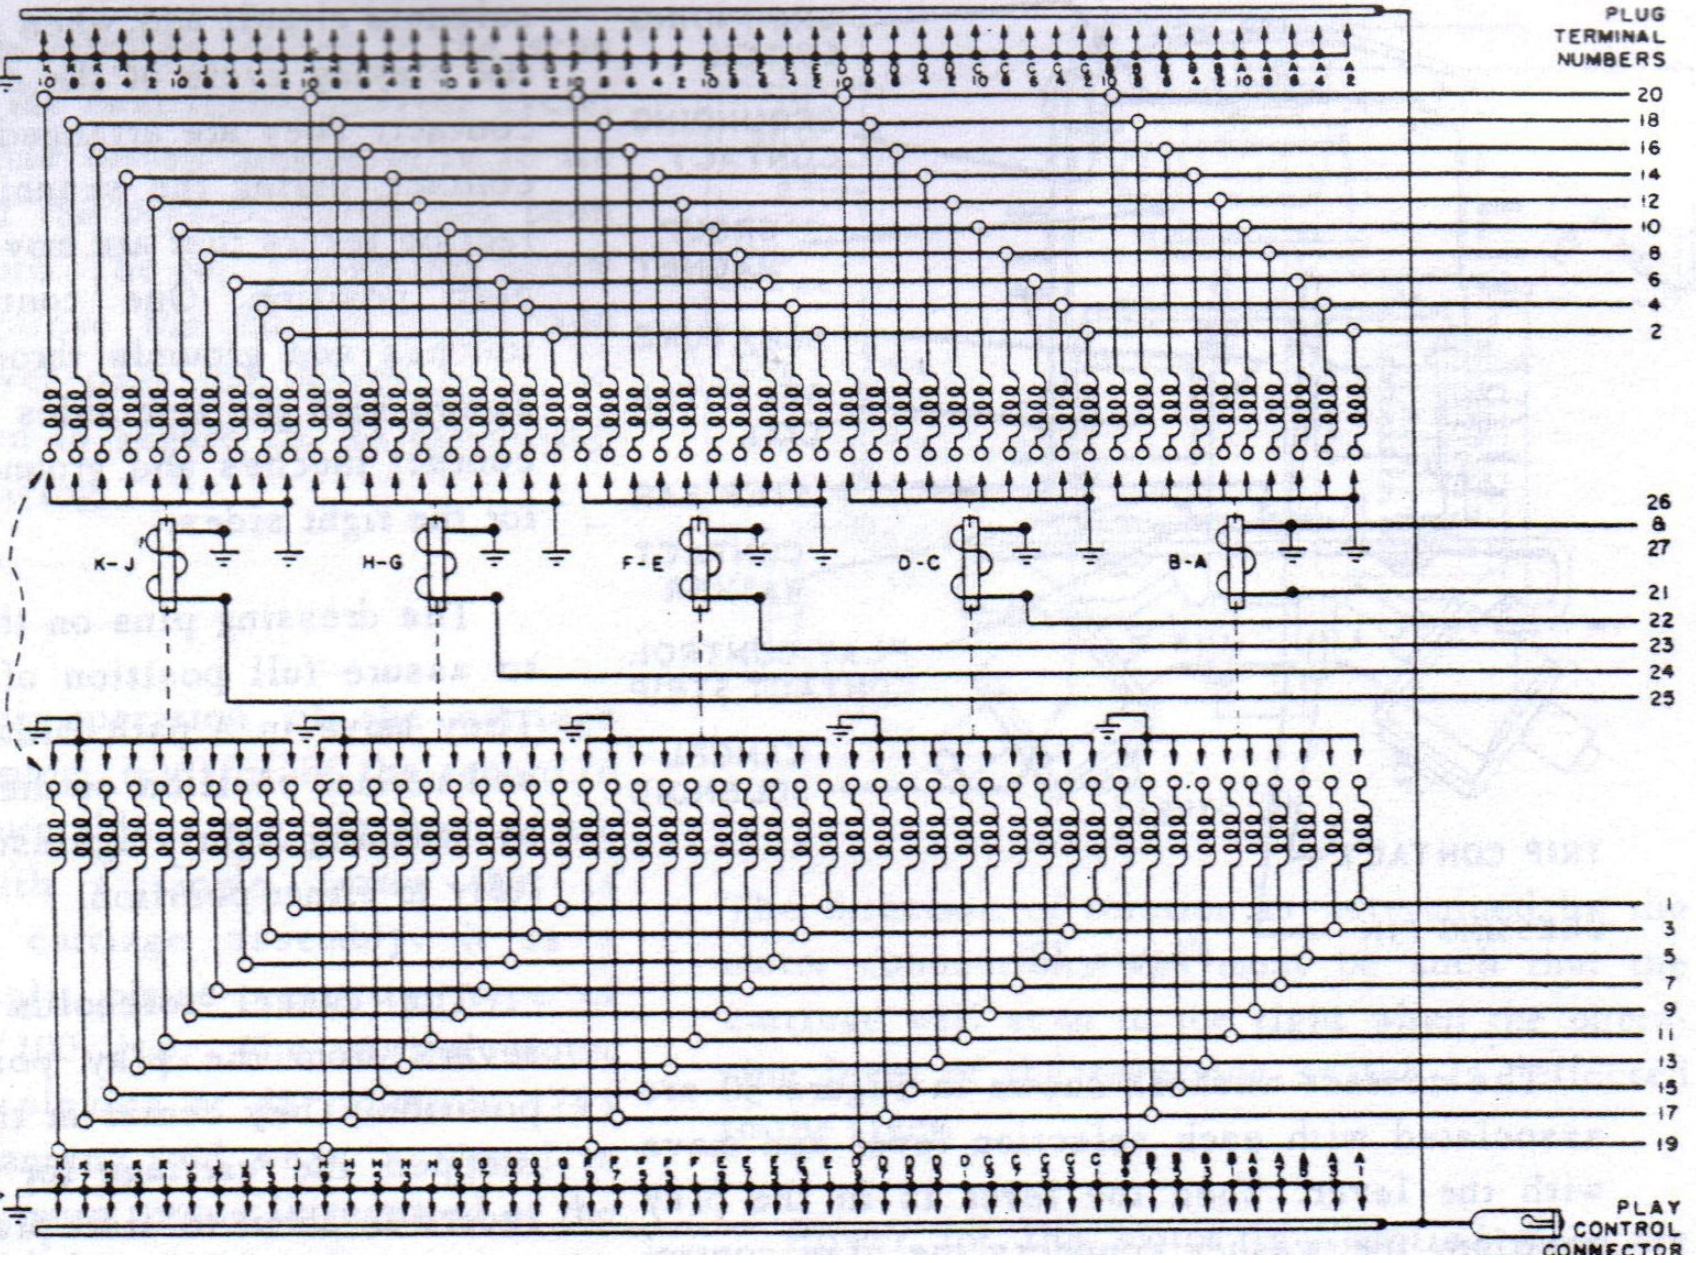

SEEBURG 100J, HF100 ... Câblage du module de sélection

-----Vue de l'arrière du jukebox-----

SELECT-O-MATIC "100" MECHANISM

WHEN SELECTED,
ARMATURES COMPLETE
PLAY CONTROL
CIRCUIT TO GROUND

PLUG
TERMINAL
NUMBERS

ARMATURE COILS
CONNECTED TO
GROUND BY ACTION
OF GROUP SOLENOIDS

WHEN SELECTED,
ARMATURES COMPLETE
PLAY CONTROL
CIRCUIT TO GROUND

20
18
16
14
12
10
8
6
4
2

26
8
27
21
22
23
24
25

1
3
5
7
9
11
13
15
17
19

PLAY
CONTROL
CONNECTOR