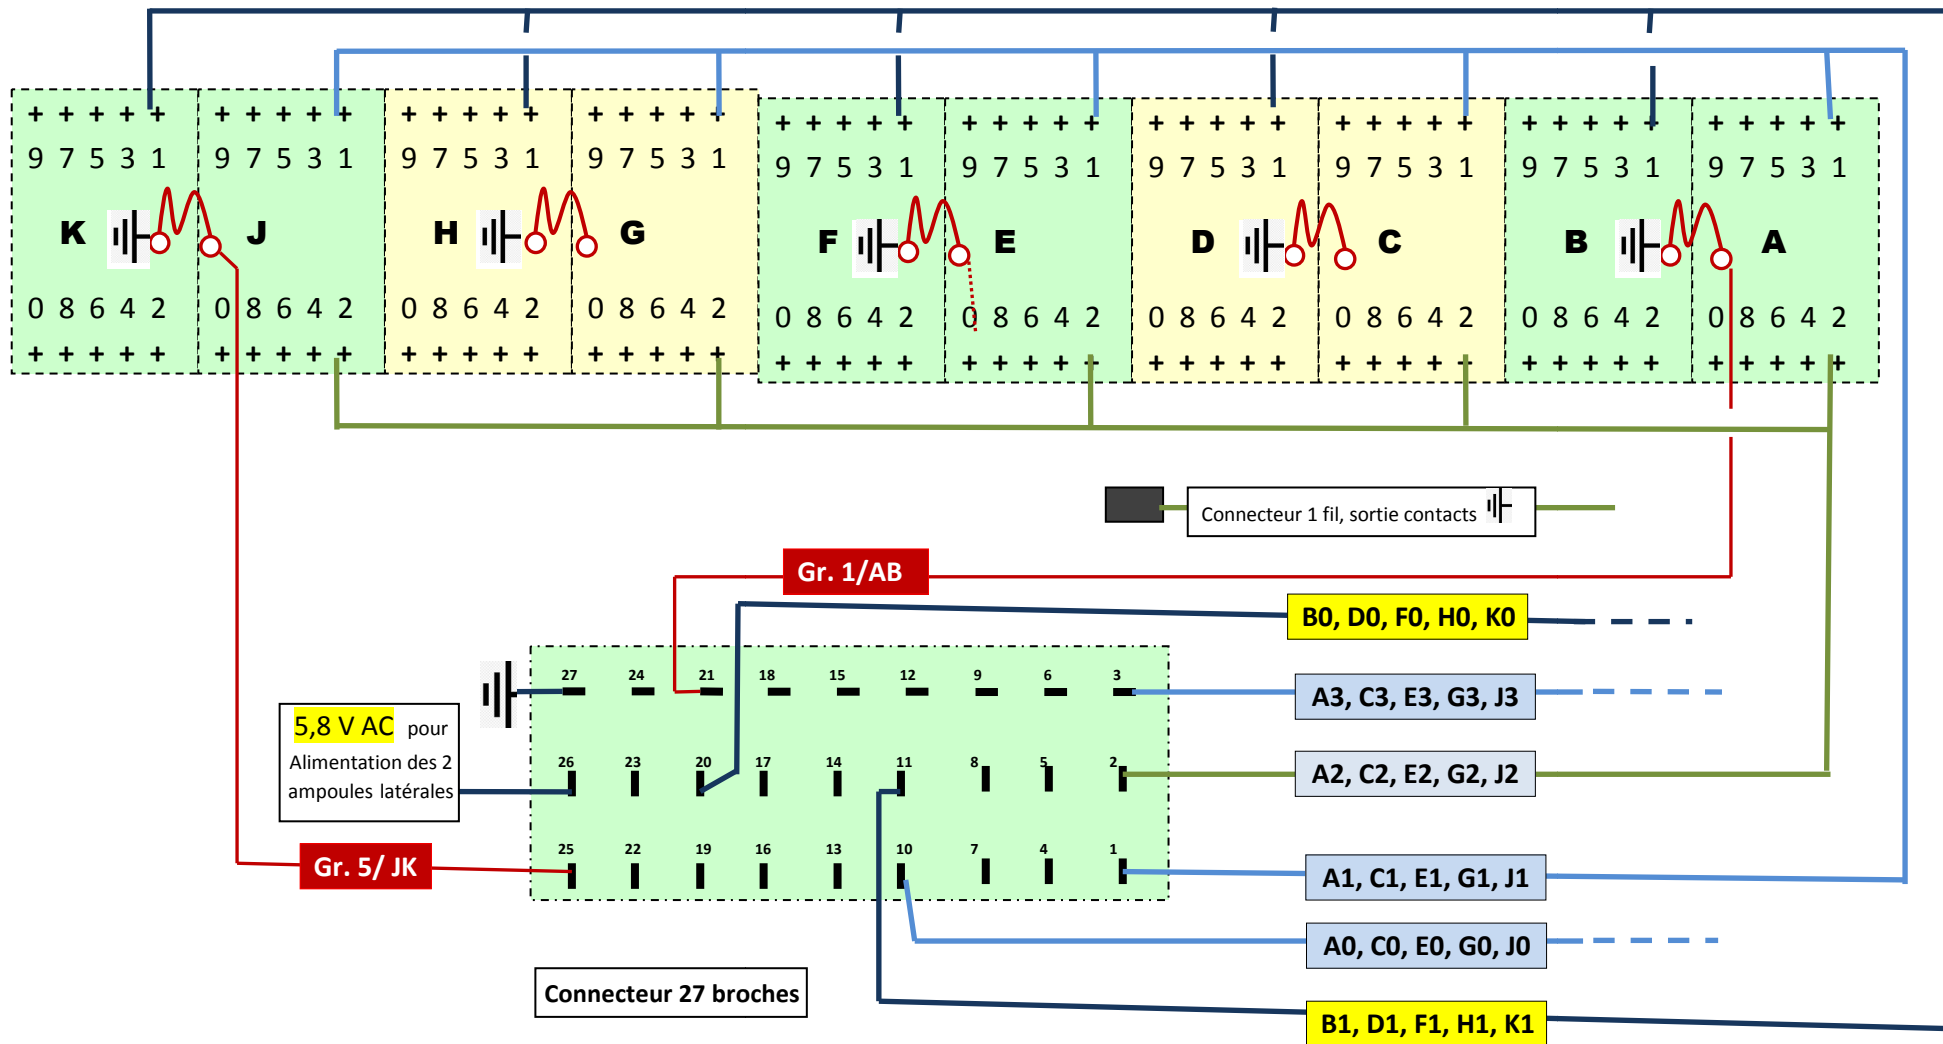

SEEBURG 100J, HF100 ... Câblage du module de sélection

-----Vue de l'arrière du jukebox-----

SELECT-O-MATIC "100" MECHANISM

WHEN SELECTED,
ARMATURES COMPLETE
PLAY CONTROL
CIRCUIT TO GROUND

PLUG
TERMINAL
NUMBERS

ARMATURE COILS
CONNECTED TO
GROUND BY ACTION
OF GROUP SOLENOIDS

WHEN SELECTED,
ARMATURES COMPLETE
PLAY CONTROL
CIRCUIT TO GROUND

20
18
16
14
12
10
8
6
4
2

26
8
27
21
22
23
24
25

1
3
5
7
9
11
13
15
17
19

PLAY
CONTROL
CONNECTOR